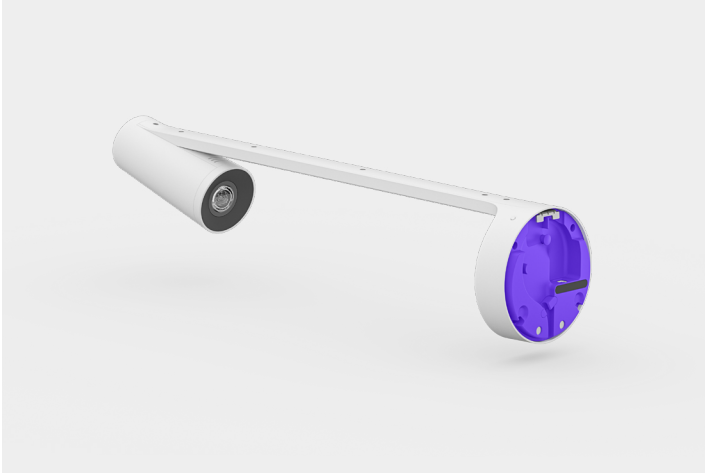

CAMERAS FOR EASY COLLABORATION

RALLY BAR

With AI video intelligence and advanced sound pickup, our class of Rally Bar solutions brings key concepts front and center. Flexible deployments, easy installations and integration with leading video conferencing platforms, the Rally family enables easy collaboration no matter the room size or setup.

ACCESSORIES THAT PUT PRESENTERS IN CONTROL

SCRIBE

Effortlessly share whiteboard content into hybrid setups with outstanding clarity. With built-in AI and a custom lens, Scribe delivers a transparency effect, allowing virtual participants to see “through” the presenter for an unobstructed view.

REACH

An adjustable content camera that lets presenters move the camera to non-digital content to give every participant a front row seat. Easy, one-hand flexibility allows presenters to move in a full 360° rotation to express their point of view.

K400 KEYBOARD

K400 is a wireless plug-and-play keyboard with an integrated touchpad for total control of your TV-connected PC. With a built-in touchpad and customized controls, K400 makes navigation between lectures, videos and course content an ease.