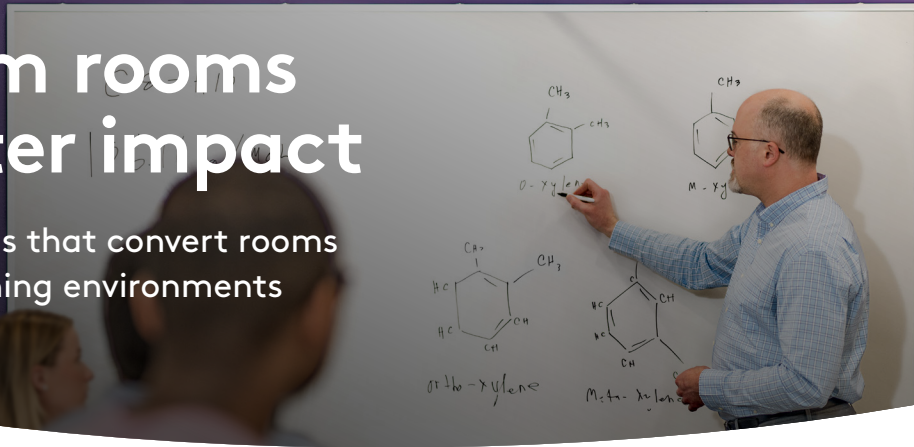

logitech®

Transform rooms for greater impact

Customized solutions that convert rooms
into immersive learning environments

Augment rooms with state-of-the-art accessories to create immersive ecosystems designed to improve instructional effectiveness, optimize device management, and provide a seamless learning experience for all.

CAMERAS FOR EASY COLLABORATION

RALLY BAR

With AI video intelligence and advanced sound pickup, our class of Rally Bar solutions brings key concepts front and center. Flexible deployments, easy installations and integration with leading video conferencing platforms, the Rally family enables easy collaboration no matter the room size or setup.

ACCESSORIES THAT PUT PRESENTERS IN CONTROL

SCRIBE

Effortlessly share whiteboard content into hybrid setups with outstanding clarity. With built-in AI and a custom lens, Scribe delivers a transparency effect, allowing virtual participants to see “through” the presenter for an unobstructed view.

REACH

An adjustable content camera that lets presenters move the camera to non-digital content to give every participant a front row seat. Easy, one-hand flexibility allows presenters to move in a full 360° rotation to express their point of view.