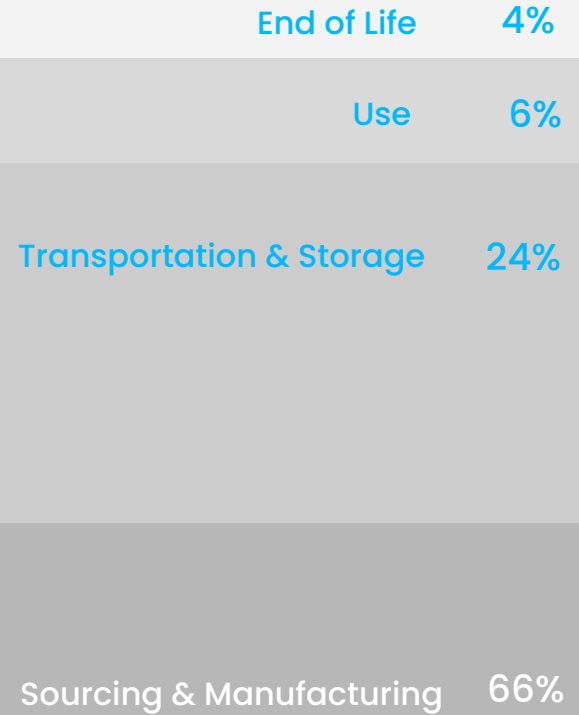

10.78

kg CO₂e*

MX Keys Mini Illuminated Wireless Keyboard

Main Life Cycle Stages
[% of total kg CO₂e]

Project Consult: iPoint/ifu Hamburg

*Full lifecycle product and packaging carbon footprint of Logitech MX Keys Mini Illuminated Wireless Keyboard over a 2 year use period.

Impact Method: Climate Change (GWP) 100 years including biogenic carbon, including direct land use change

Verification Date: September 27, 2022. Critical review acc. ISO 14067:2018 Carbon footprint of products (CFP) from third party review Panel (DEKRA): "This CFP study has been carried out in conformity with ISO 14067. It can be considered very detailed and robust. The reviewers found the methodology and its execution to be adequate for the defined purposes of the study. Furthermore, the underlying data, life cycle model, assumptions and calculations are appropriate and valid and lead to plausible results. The interpretation reflects the results in a suitable manner and relevant conclusions and recommendations are drawn."