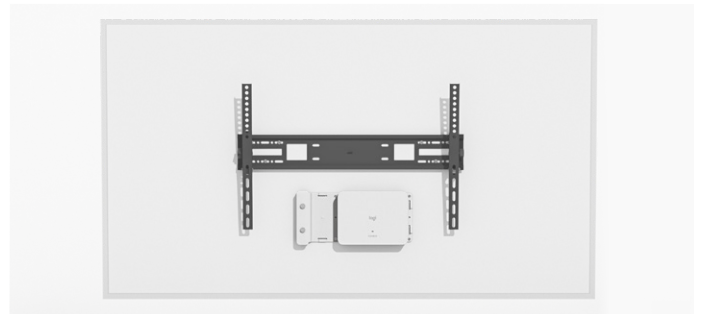

DATASHEET

LOGITECH COMPUTE MOUNT

Securely attach Logitech RoomMate or a compute device anywhere in your meeting space. Logitech Compute Mount provides integrated cable retention and a hideaway design for a tidy installation.

A CLEAN AND SECURE MOUNTING OPTION

Logitech Compute Mount is designed for meeting rooms equipped with Logitech RoomMate video conferencing appliance, or a compute such as a Google Meet compute system or Intel NUC.

Use Compute Mount to mount devices in a clean and secure way so they remain out of sight and out of harm's way. Keep connections tight and organized with the cable retention clamp.

Designed for discreet installation behind displays, inside cabinets, or with a cart, Compute Mount is a great fit for meeting rooms, retail locations, trade show displays, and more.

Logitech Compute Mount shown with RoomMate

Mount and secure RoomMate or a compute using the standard 75mm or 100mm VESA mounting patterns.

Hideaway design and included hardware allow for easy installation of the appliance behind a display, in a cabinet, or on a cart.